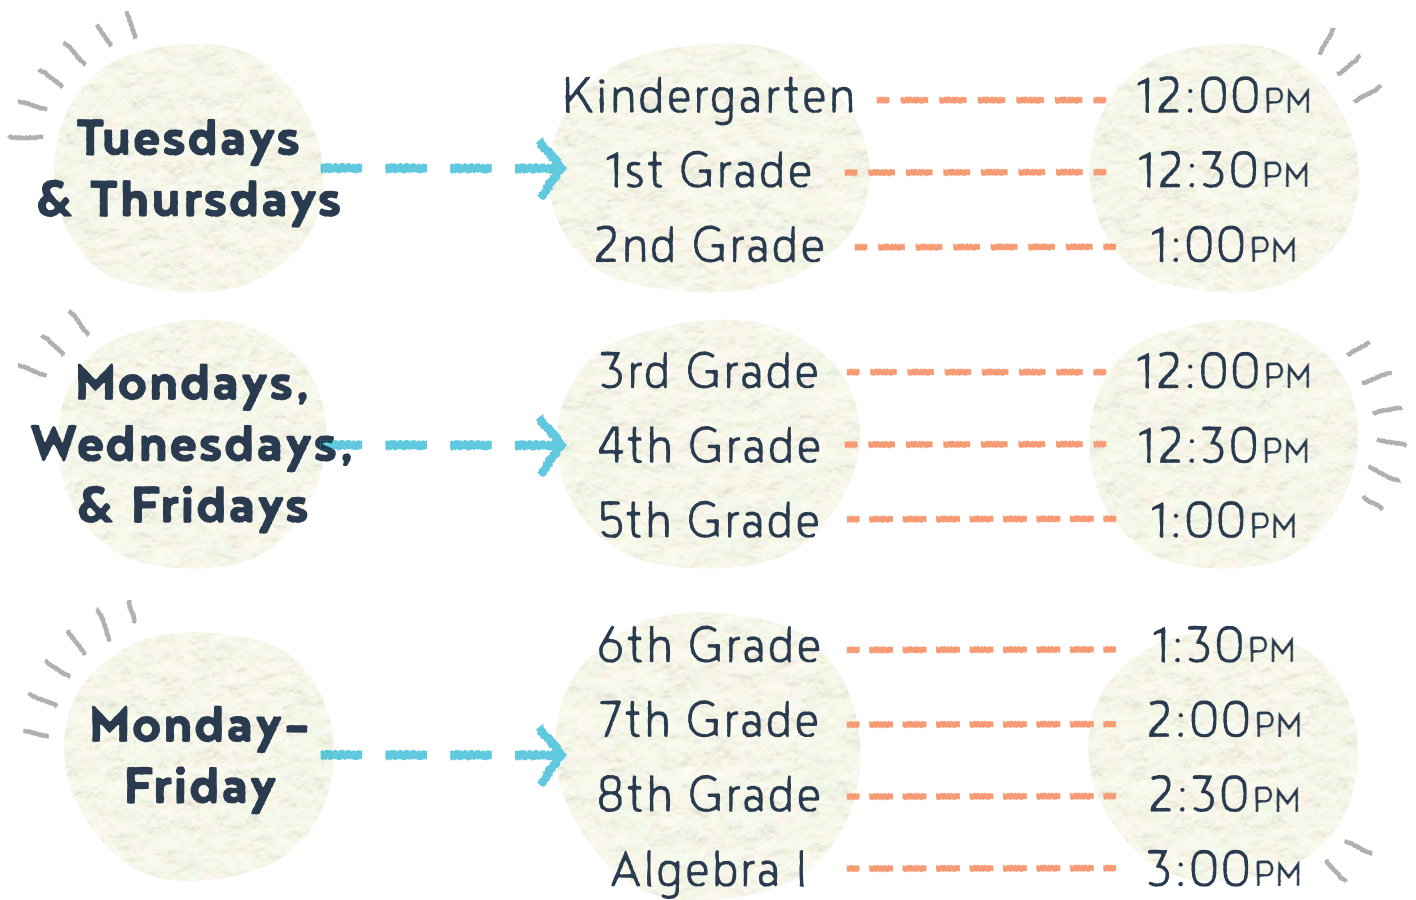

LPB BROADCASTING SCHEDULE

WATCH ON-DEMAND

- Grades K-5 Lessons Available on [Great Minds](#) Website
- Grades 6-8 and Algebra I Available on the [Illustrative Mathematics](#) Website